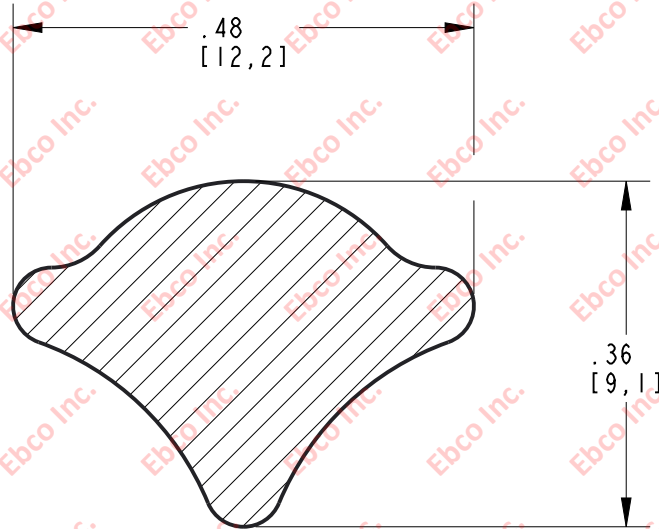

WC103

DRG. NO.

B

A

MATERIAL: DENSE EPDM

 <b>EbcO</b>	TITLE: WC103	
	THE INFORMATION CONTAINED IN THIS DRAWING IS THE SOLE PROPERTY OF EBCO. ANY REPRODUCTION IN PART OR AS A WHOLE WITHOUT THE WRITTEN PERMISSION OF EBCO IS PROHIBITED.	
	TOLERANCES PER RMA STANDARD E2	REV. <b>B</b>
	DATE: 04-25-18	UNITS: INCH [MM]
1330 HOLMES RD. ELGIN, IL 60123		
SPECIFICATIONS SUBJECT TO CHANGE		