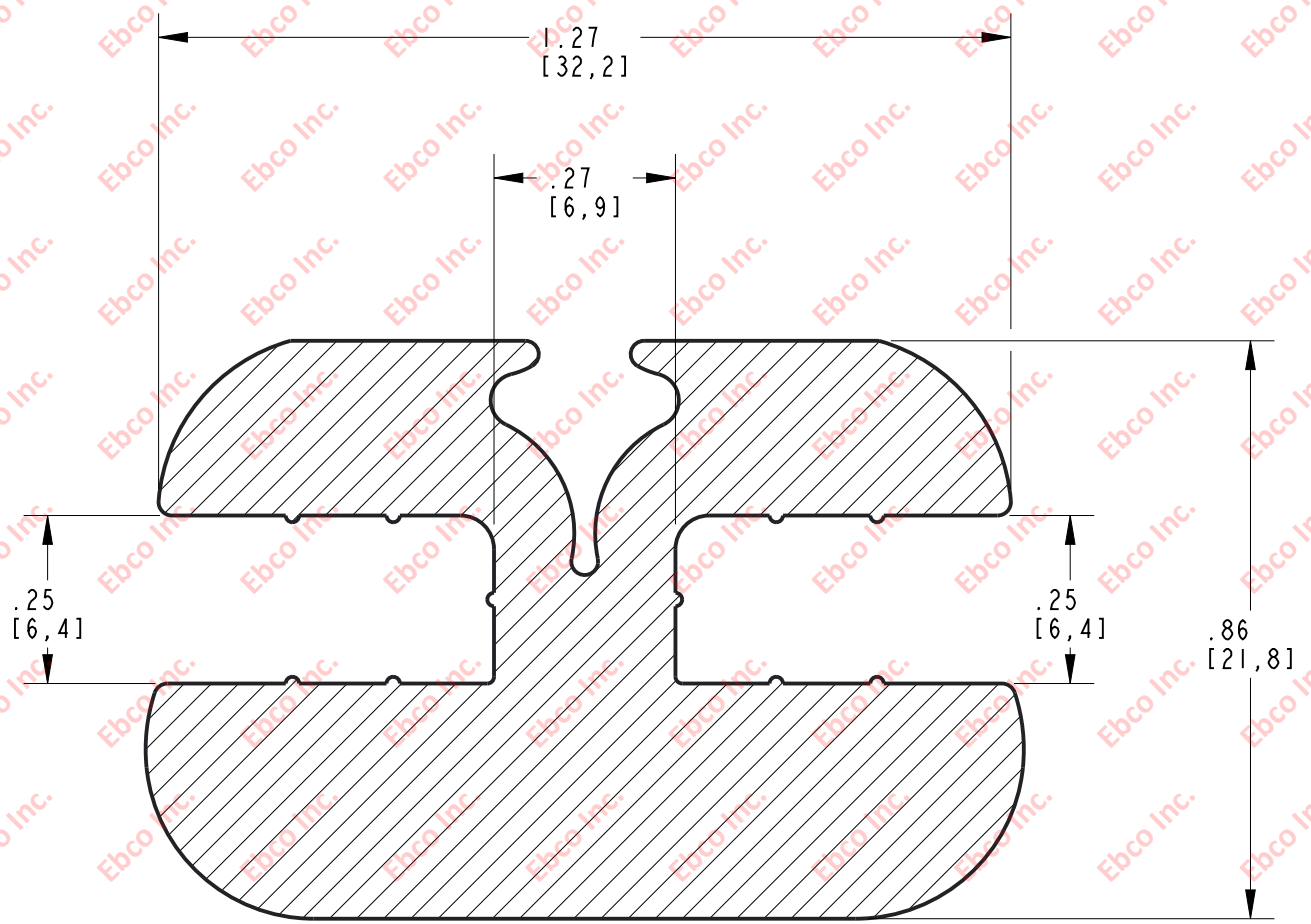

WC140

DRG. NO.

B

A

MATERIAL: DENSE EPDM

2

TITLE: WC140		
THE INFORMATION CONTAINED IN THIS DRAWING IS THE SOLE PROPERTY OF EBCO. ANY REPRODUCTION IN PART OR AS A WHOLE WITHOUT THE WRITTEN PERMISSION OF EBCO IS PROHIBITED.		
TOLERANCES PER RMA STANDARD E3	REV. A	DATE: 05-04-18
		UNITS: INCH [MM]
1330 HOLMES RD. ELGIN, IL 60123		

SPECIFICATIONS SUBJECT TO CHANGE

B

A

2