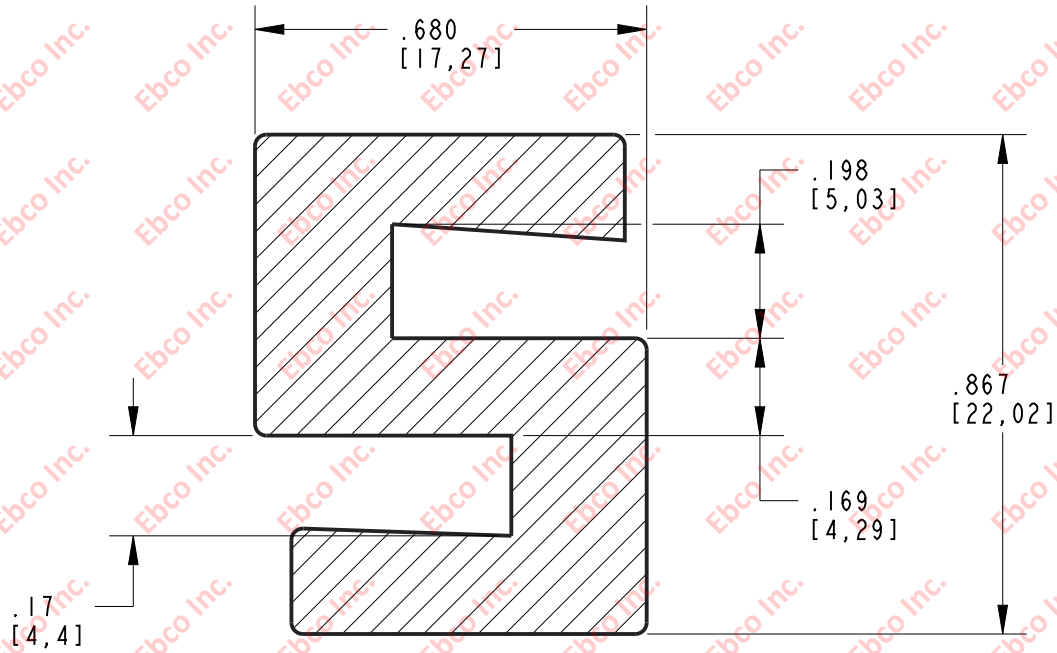

WC303

IMP. NO.

B

A

2

2

B

A

MATERIAL: DENSE EPDM

TITLE: WC 303		
THE INFORMATION CONTAINED IN THIS DRAWING IS THE SOLE PROPERTY OF EBCO. ANY REPRODUCTION IN PART OR AS A WHOLE WITHOUT THE WRITTEN PERMISSION OF EBCO IS PROHIBITED.		
TOLERANCES PER RMA STANDARD E3	REV. A	DATE: 05-21-18
		UNITS: INCH [MM]
1330 HOLMES RD. ELGIN, IL 60123		
SPECIFICATIONS SUBJECT TO CHANGE		