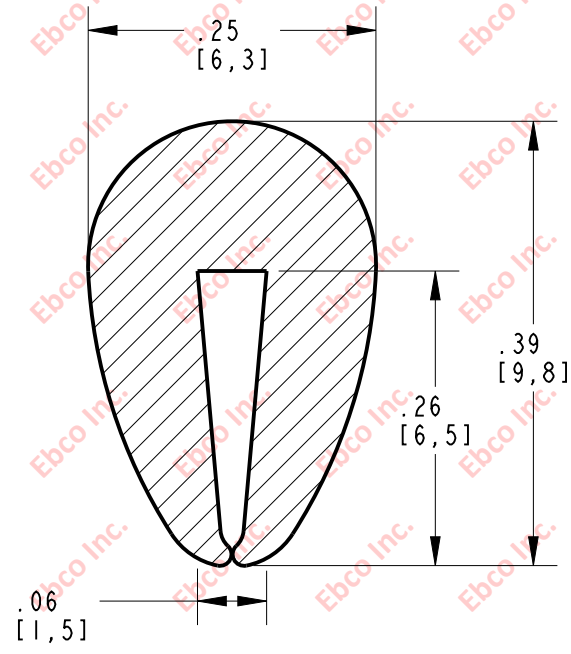

ER103

IMP. NO.

B

A

MATERIAL: DENSE NEOPRENE

TITLE: ER103		
THE INFORMATION CONTAINED IN THIS DRAWING IS THE SOLE PROPERTY OF EBCO. ANY REPRODUCTION IN PART OR AS A WHOLE WITHOUT THE WRITTEN PERMISSION OF EBCO IS PROHIBITED.		
TOLERANCES PER RMA STANDARD E3	REV. A	DATE: 06-09-20
		UNITS: INCH [MM]
1330 HOLMES RD. ELGIN, IL 60123		

SPECIFICATIONS SUBJECT TO CHANGE

2