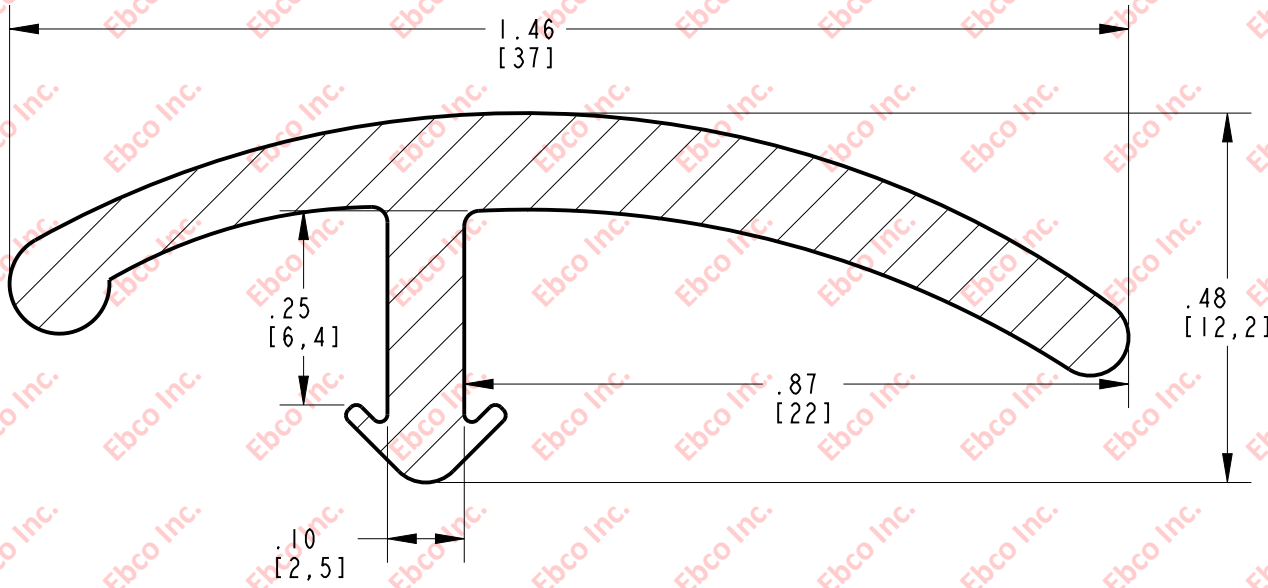

ER220

DRG NO.

B

A

MATERIAL: DENSE EPDM

TITLE: ER220		
THE INFORMATION CONTAINED IN THIS DRAWING IS THE SOLE PROPERTY OF EBCO ANY REPRODUCTION IN PART OR AS A WHOLE WITHOUT THE WRITTEN PERMISSION OF EBCO IS PROHIBITED.		
TOLERANCES PER RMA STANDARD E3	REV. A	DATE: 06-12-20
		UNITS: INCH [MM]
1330 HOLMES RD. ELGIN, IL 60123		

SPECIFICATIONS SUBJECT TO CHANGE

B

A