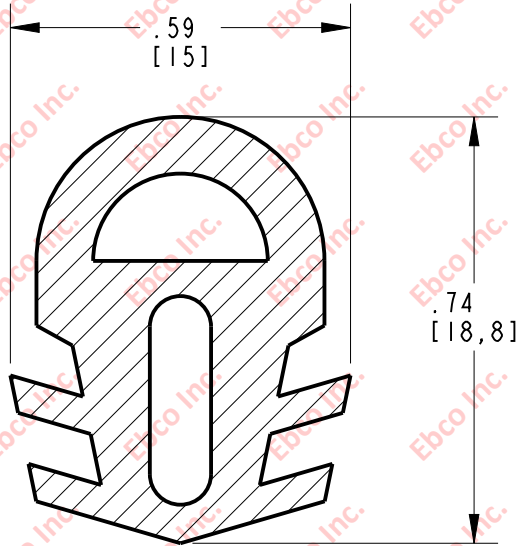

ER450

DRG. NO.

B

A

MATERIAL: DENSE EPDM

2

	TITLE: ER450	
	THE INFORMATION CONTAINED IN THIS DRAWING IS THE SOLE PROPERTY OF EBCO. ANY REPRODUCTION IN PART OR AS A WHOLE WITHOUT THE WRITTEN PERMISSION OF EBCO IS PROHIBITED.	
	TOLERANCES PER RMA STANDARD E3	REV. A
	DATE: 06-10-20 UNITS: INCH [MM]	
1330 HOLMES RD. ELGIN, IL 60123		
SPECIFICATIONS SUBJECT TO CHANGE		