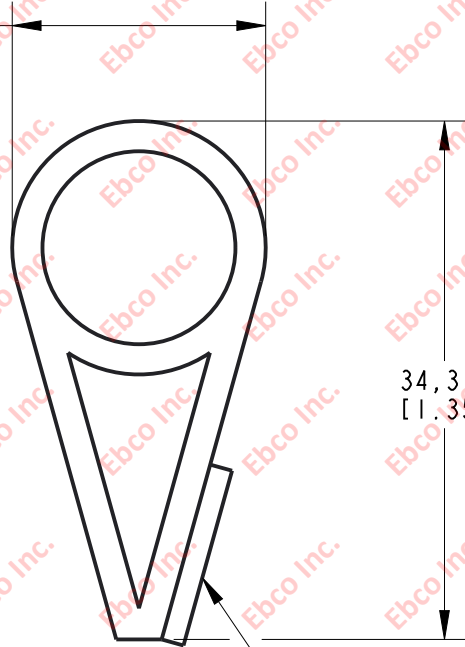

ES280

DRG. NO.

B

A

2

16,8
[0,66]

34,3
[1,35]

HATS TAPE

MATERIAL: SPONGE EPDM

2

TITLE: ES280		
THE INFORMATION CONTAINED IN THIS DRAWING IS THE SOLE PROPERTY OF EBCO ANY REPRODUCTION IN PART OR AS A WHOLE WITHOUT THE WRITTEN PERMISSION OF EBCO IS PROHIBITED.		
TOLERANCES PER RMA STANDARD BEC2	REV. A	DATE: 12-17-21
		UNITS: mm [INCH]