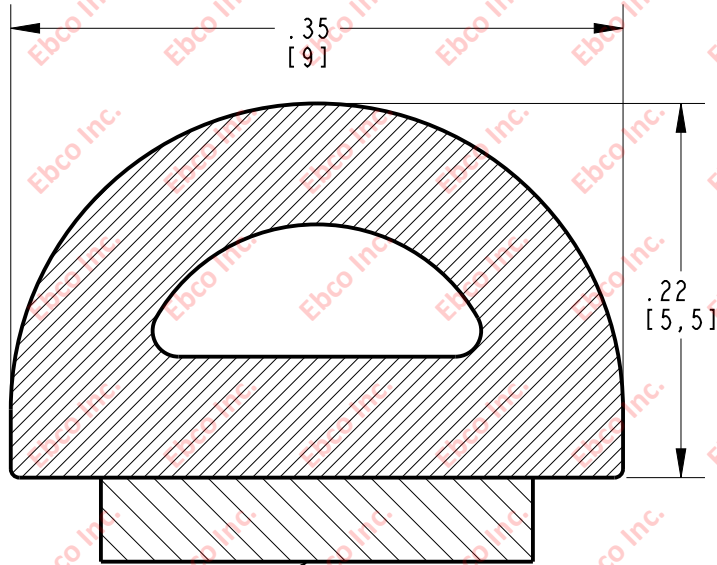

ES301

DMG NO.

PSA TAPE

MATERIAL: SPONGE EPDM

 Ebco	TITLE: ES301	
	THE INFORMATION CONTAINED IN THIS DRAWING IS THE SOLE PROPERTY OF EBCO ANY REPRODUCTION IN PART OR AS A WHOLE WITHOUT THE WRITTEN PERMISSION OF EBCO IS PROHIBITED.	
	TOLERANCES PER RMA STANDARD BEC2	REV. A
	DATE: 06-11-20	UNITS: INCH [MM]
1330 HOLMES RD. ELGIN, IL 60123		
SPECIFICATIONS SUBJECT TO CHANGE		