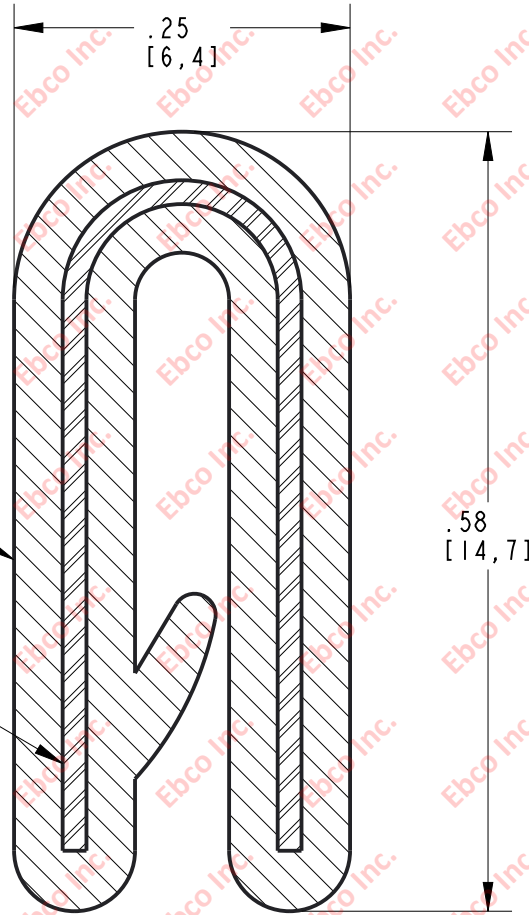

ET111

DRG. NO.

B

A

EDGE TRIM

METAL CARRIER

.25
[6, 4]

.58
[14, 7]

CLAMPING RANGE: .02 [.60] - .03 [.85]
 EDGE TRIM: DENSE EPDM
 METAL CARRIER: STEEL

TITLE: ET111		
THE INFORMATION CONTAINED IN THIS DRAWING IS THE SOLE PROPERTY OF EBCO. ANY REPRODUCTION IN PART OR AS A WHOLE WITHOUT THE WRITTEN PERMISSION OF EBCO IS PROHIBITED.		
TOLERANCES PER RMA STANDARD E3	REV. A	DATE: 07-28-17 UNITS INCH [MM]