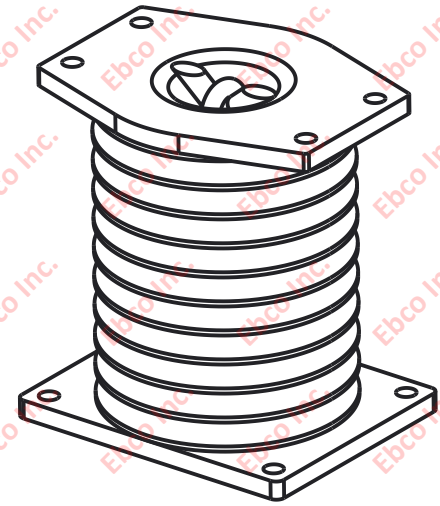

4490

DWG. NO.

PART NUMBER	
NATURAL RUBBER	NEOPRENE
4490-78	4490-88

	TITLE:	4490	
	<small>THE INFORMATION CONTAINED IN THIS DRAWING IS THE SOLE PROPERTY OF EBCO ANY REPRODUCTION IN PART OR AS A WHOLE WITHOUT THE WRITTEN PERMISSION OF EBCO IS PROHIBITED.</small>		
	TOLERANCES PER RMA STANDARD	REV. C	DATE: 06-10-21
	A3		UNITS: mm [INCH]
1330 HOLMES RD. ELGIN, IL 60123			
SPECIFICATIONS SUBJECT TO CHANGE			