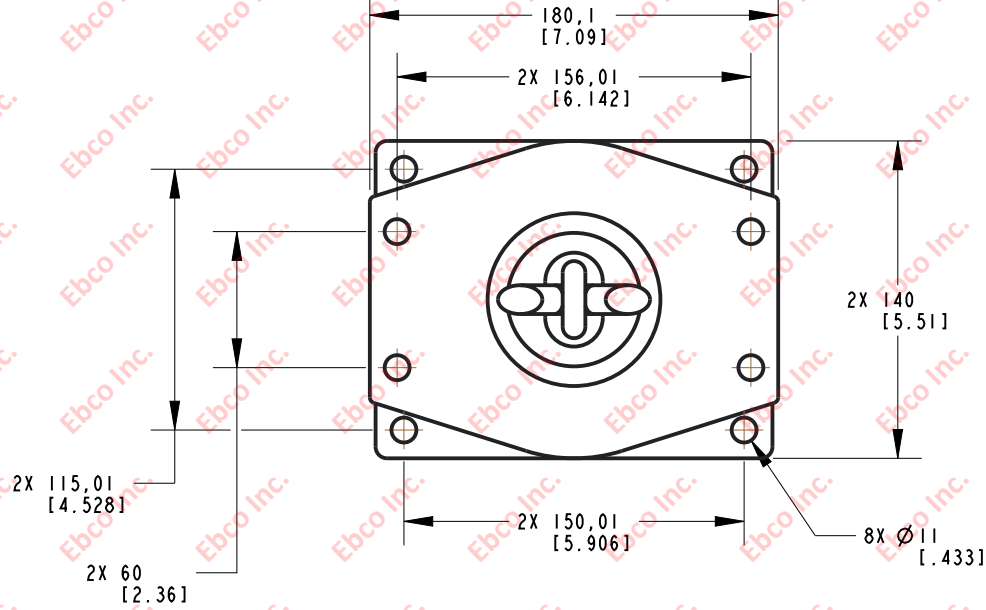

4490

DWG. NO.

PART NUMBER	
NATURAL RUBBER	NEOPRENE
4490-78	4490-88

	TITLE:	4490	
	<small>THE INFORMATION CONTAINED IN THIS DRAWING IS THE SOLE PROPERTY OF EBCO ANY REPRODUCTION IN PART OR AS A WHOLE WITHOUT THE WRITTEN PERMISSION OF EBCO IS PROHIBITED.</small>		
	TOLERANCES PER RMA STANDARD	REV. C	DATE: 06-10-21
	A3		UNITS: mm [INCH]
1330 HOLMES RD. ELGIN, IL 60123			
SPECIFICATIONS SUBJECT TO CHANGE			