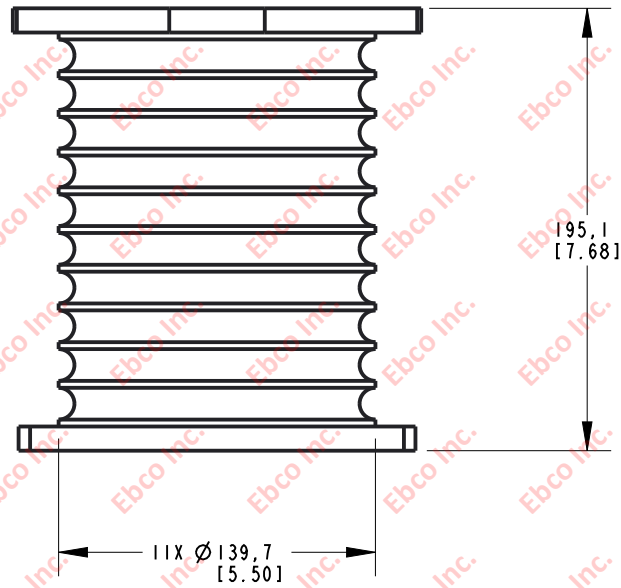

4490

DWG. NO.

PART NUMBER	
NATURAL RUBBER	NEOPRENE
4490-78	4490-88

	TITLE:	4490	
	<small>THE INFORMATION CONTAINED IN THIS DRAWING IS THE SOLE PROPERTY OF EBCO ANY REPRODUCTION IN PART OR AS A WHOLE WITHOUT THE WRITTEN PERMISSION OF EBCO IS PROHIBITED.</small>		
	TOLERANCES PER RMA STANDARD	REV. C	DATE: 06-10-21
	A3		UNITS: mm [INCH]
1330 HOLMES RD. ELGIN, IL 60123			
SPECIFICATIONS SUBJECT TO CHANGE			